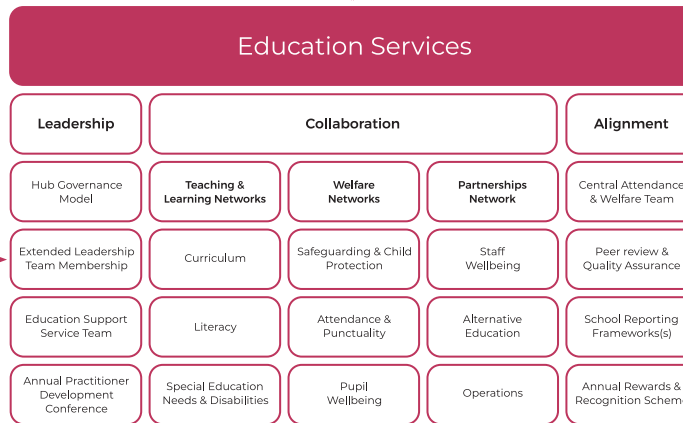

The core purpose of the Raleigh Education Trust is to ensure all children and young people are equipped for early adulthood, ensuring they can function successfully in the world outside.

SUPPORTING SERVICE

CORE SERVICE

OVERSIGHT SERVICE

ENABLER

ENABLER

CORE PURPOSE

CORE PURPOSE

CORE PURPOSE