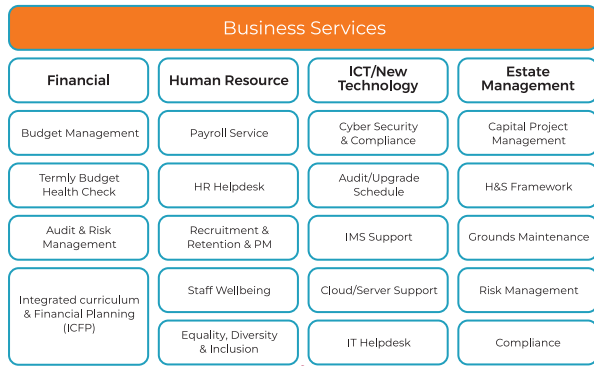

The core purpose of the Raleigh Education Trust is to ensure all children and young people are equipped for early adulthood, ensuring they can function successfully in the world outside.

SUPPORTING SERVICE

CORE SERVICE

OVERSIGHT SERVICE

ENABLER

ENABLER

CORE PURPOSE

CORE PURPOSE

CORE PURPOSE