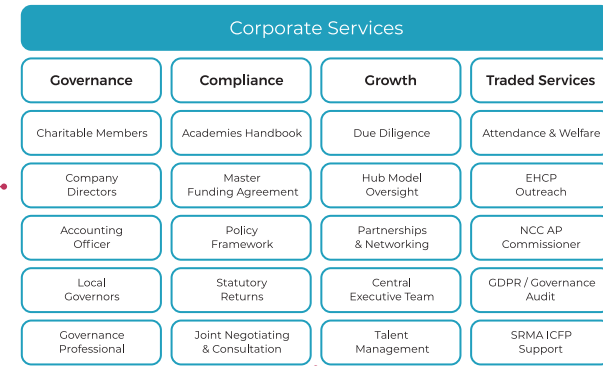

The core purpose of the Raleigh Education Trust is to ensure all children and young people are equipped for early adulthood, ensuring they can function successfully in the world outside.

SUPPORTING SERVICE

CORE SERVICE

OVERSIGHT SERVICE

ENABLER

ENABLER

CORE PURPOSE

CORE PURPOSE

CORE PURPOSE